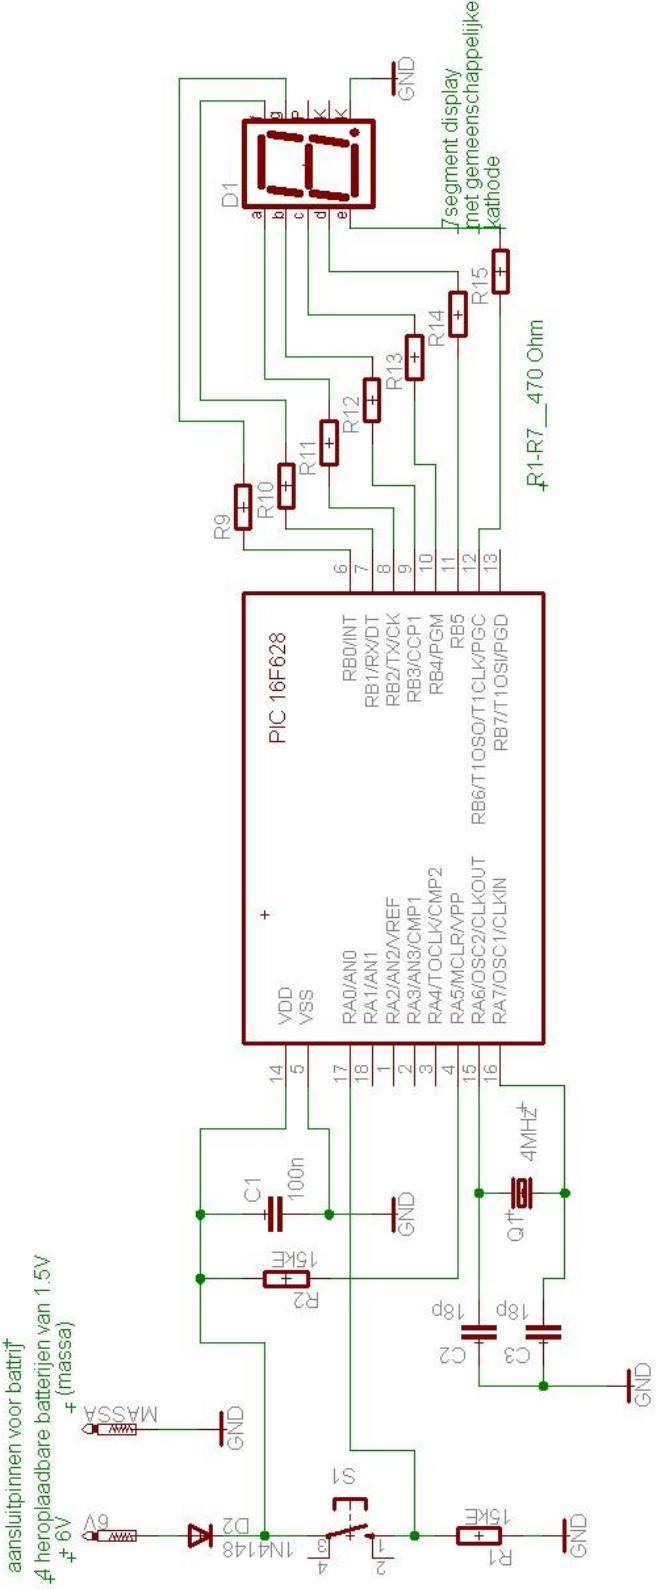

# Schema

## HEX-code

:02000000C42812  
:08000800FF00030E8312031335  
:10001000A0000A0EA100040EA2008A110A12C7282D  
:10002000A808031D14280800F930FF3E031D1528F9  
:100030000000A80B14280800FA30A8001020FA309D  
:10004000A8001020FA30A8001020FA30A8001020D4  
:10005000A70B1C28080083169C182B28831227083E  
:1000600083169B008312290883169A001C15803082  
:100070000B058312AA008B13553083169D00AA30FE  
:100080009D009C149C1842288312AA080319492831  
:100090008B1783161C110800013083120313A7006D  
:1000A000A8011830A9002B2002308312A700A80154  
:1000B0006D30A9002B2003308312A700A8013D302A  
:1000C000A9002B2004308312A700A8011B30A9002F  
:1000D0002B2005308312A700A8013730A9002B2060  
:1000E00006308312A700A8017730A9002B20080052  
:1000F000A901270883169B001C141A088312A90063  
:100100002908AA0008000730831203139F00C0309B  
:100110008316810032308312A300A4014C200130E9  
:10012000831605048500013083120505A700A6018A  
:1001300027030319A60A2608003C0318AE28240842  
:10014000A700A80178202A08A5008316860183123B  
:10015000250886000330A7001C208F2883168601FF  
:10016000FF30831286002308A80010208316860122  
:10017000831286012308A80010202408063A0319D8

:10018000A401240AA4008F288A110A12832883124A

:100190000313220E8400210E8A00200E8300FF0E1E

:0401A0007F0E0900C5

:02400E00093E69

:00000001FF