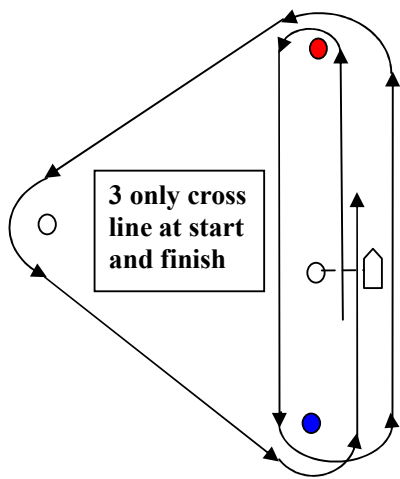

LLSC Standard Courses.

Duration Aim for lap times 10-15 mins
 Aim for race time 50 mins Sunday 40 mins Wednesday.
Location Start line should be laid off the Clubhouse.

ISAF Race Signals

Start Sequence

- 5 mins			
- 4 mins			
- 1 mins			
Start			