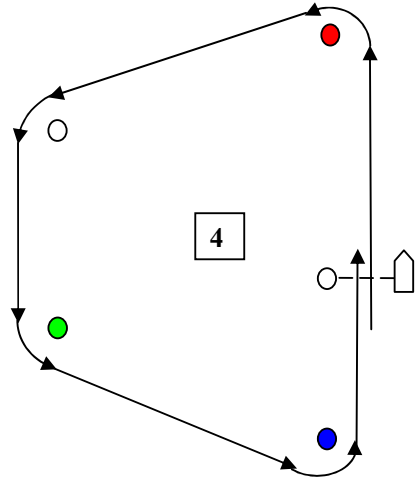

LLSC Standard Courses.

Duration Aim for lap times 10-15 mins
 Aim for race time 50 mins Sunday 40 mins Wednesday.
Location Start line should be laid off the Clubhouse.

ISAF Race Signals

Start Sequence

- 5 mins			
- 4 mins			
- 1 mins			
Start			

In case of OCS (Boats over line at start)

Individual Recall				Continue Race
General Recall				Restart Race

Racing and Finishing

Record lap times
 Finish race by flying Blue Flag. All boats finish when they cross line.