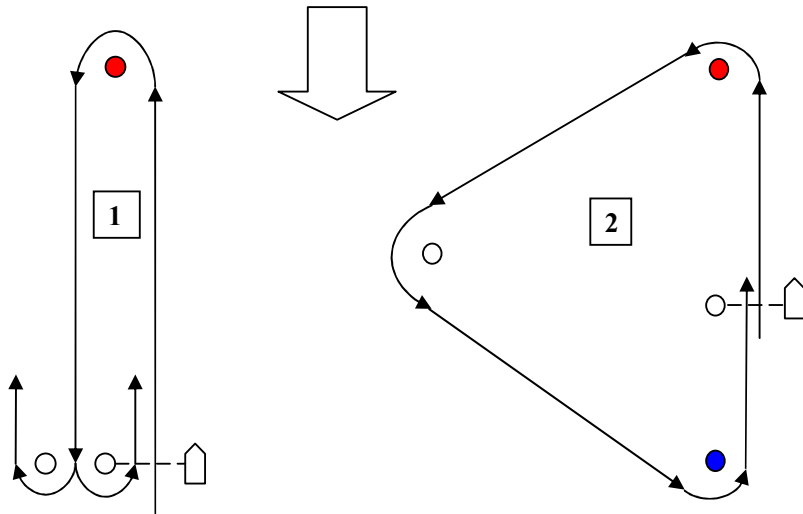

LLSC Standard Courses.

Duration Aim for lap times 10-15 mins
 Aim for race time 50 mins Sunday 40 mins Wednesday.
Location Start line should be laid off the Clubhouse.

ISAF Race Signals

Start Sequence

- 5 mins			
- 4 mins			
- 1 mins			
Start			

In case of OCS (Boats over line at start)

Individual Recall				Continue Race
General Recall				Restart Race

Racing and Finishing

Record lap times
 Finish race by flying Blue Flag. All boats finish when they cross line.