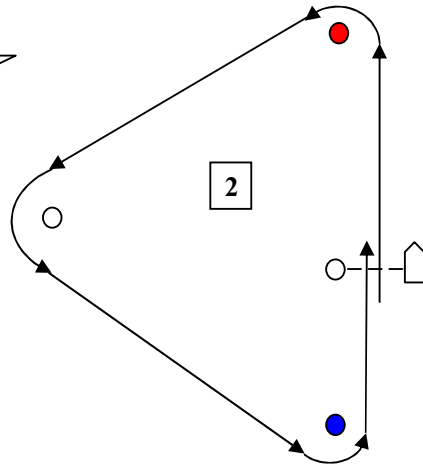

LLSC Standard Courses.

Duration Aim for lap times 10-15 mins
 Aim for race time 50 mins Sunday 40 mins Wednesday.
Location Start line should be laid off the Clubhouse.

ISAF Race Signals

Start Sequence

- 5 mins			
- 4 mins			
- 1 mins			
Start			

In case of OCS (Boats over line at start)

Individual Recall				Continue Race
General Recall				Restart Race

Racing and Finishing

Record lap times
 Finish race by flying Blue Flag. All boats finish when they cross line.